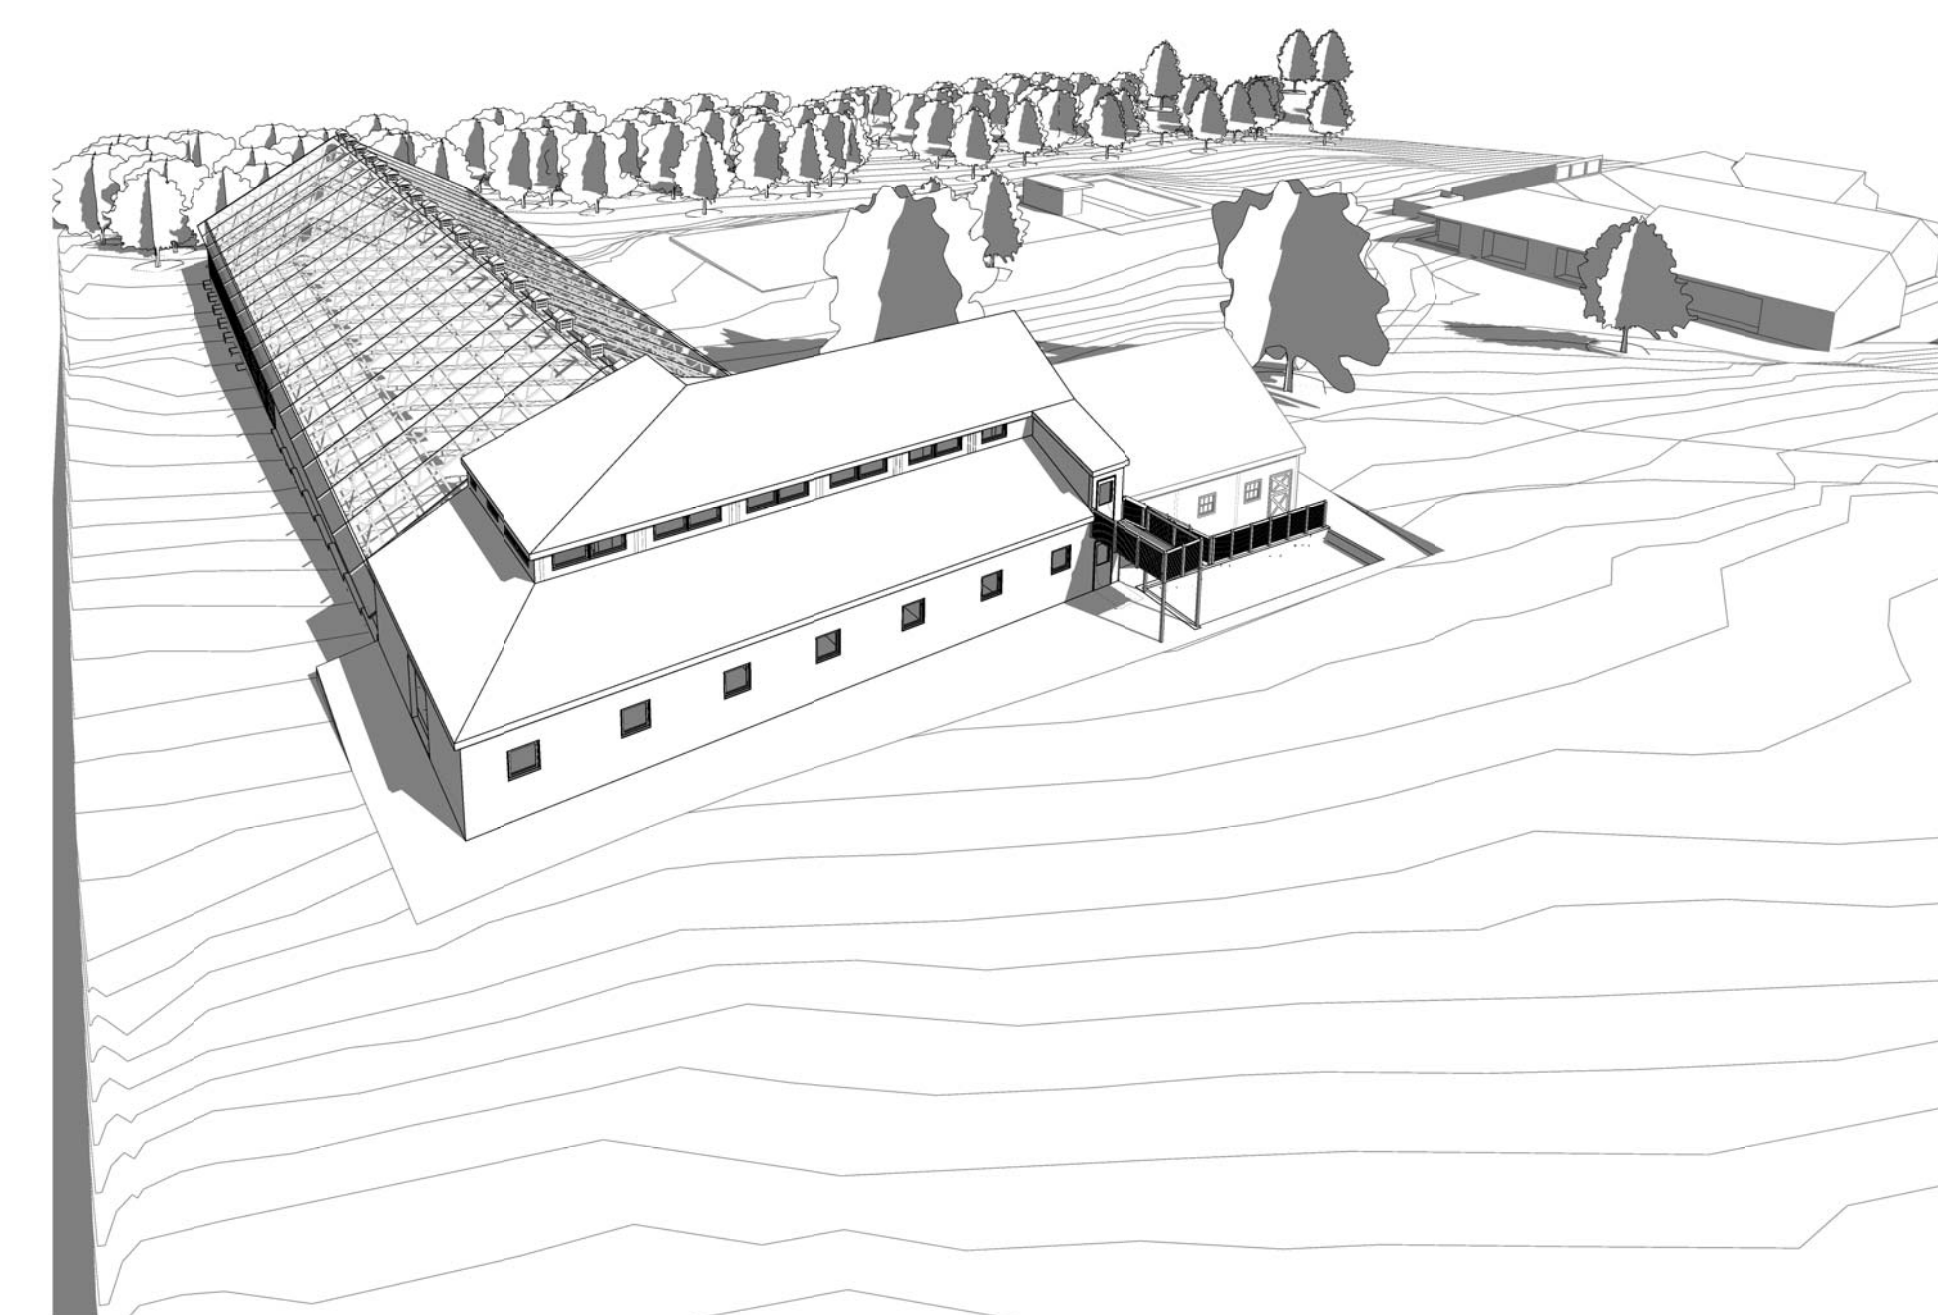

3 3D drone View 2