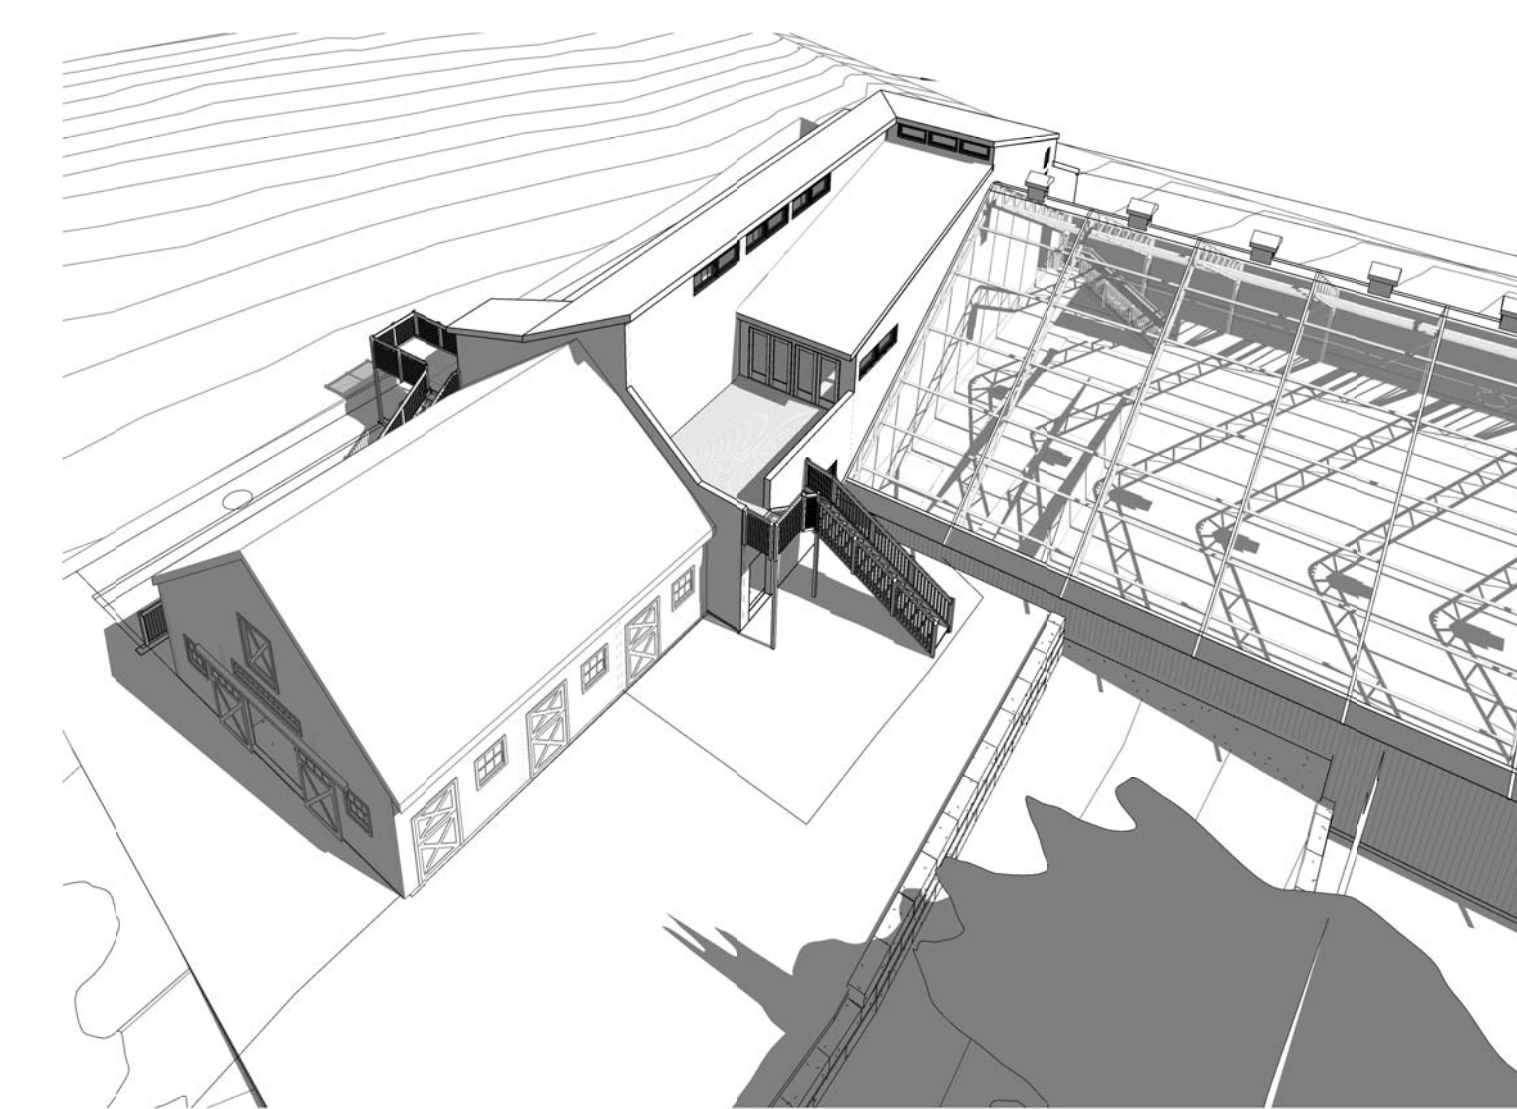

**WILDSTAR FARM
EQUESTRIAN FACILITY**

SHERBORN
MASSACHUSETTS

5 3D drone View