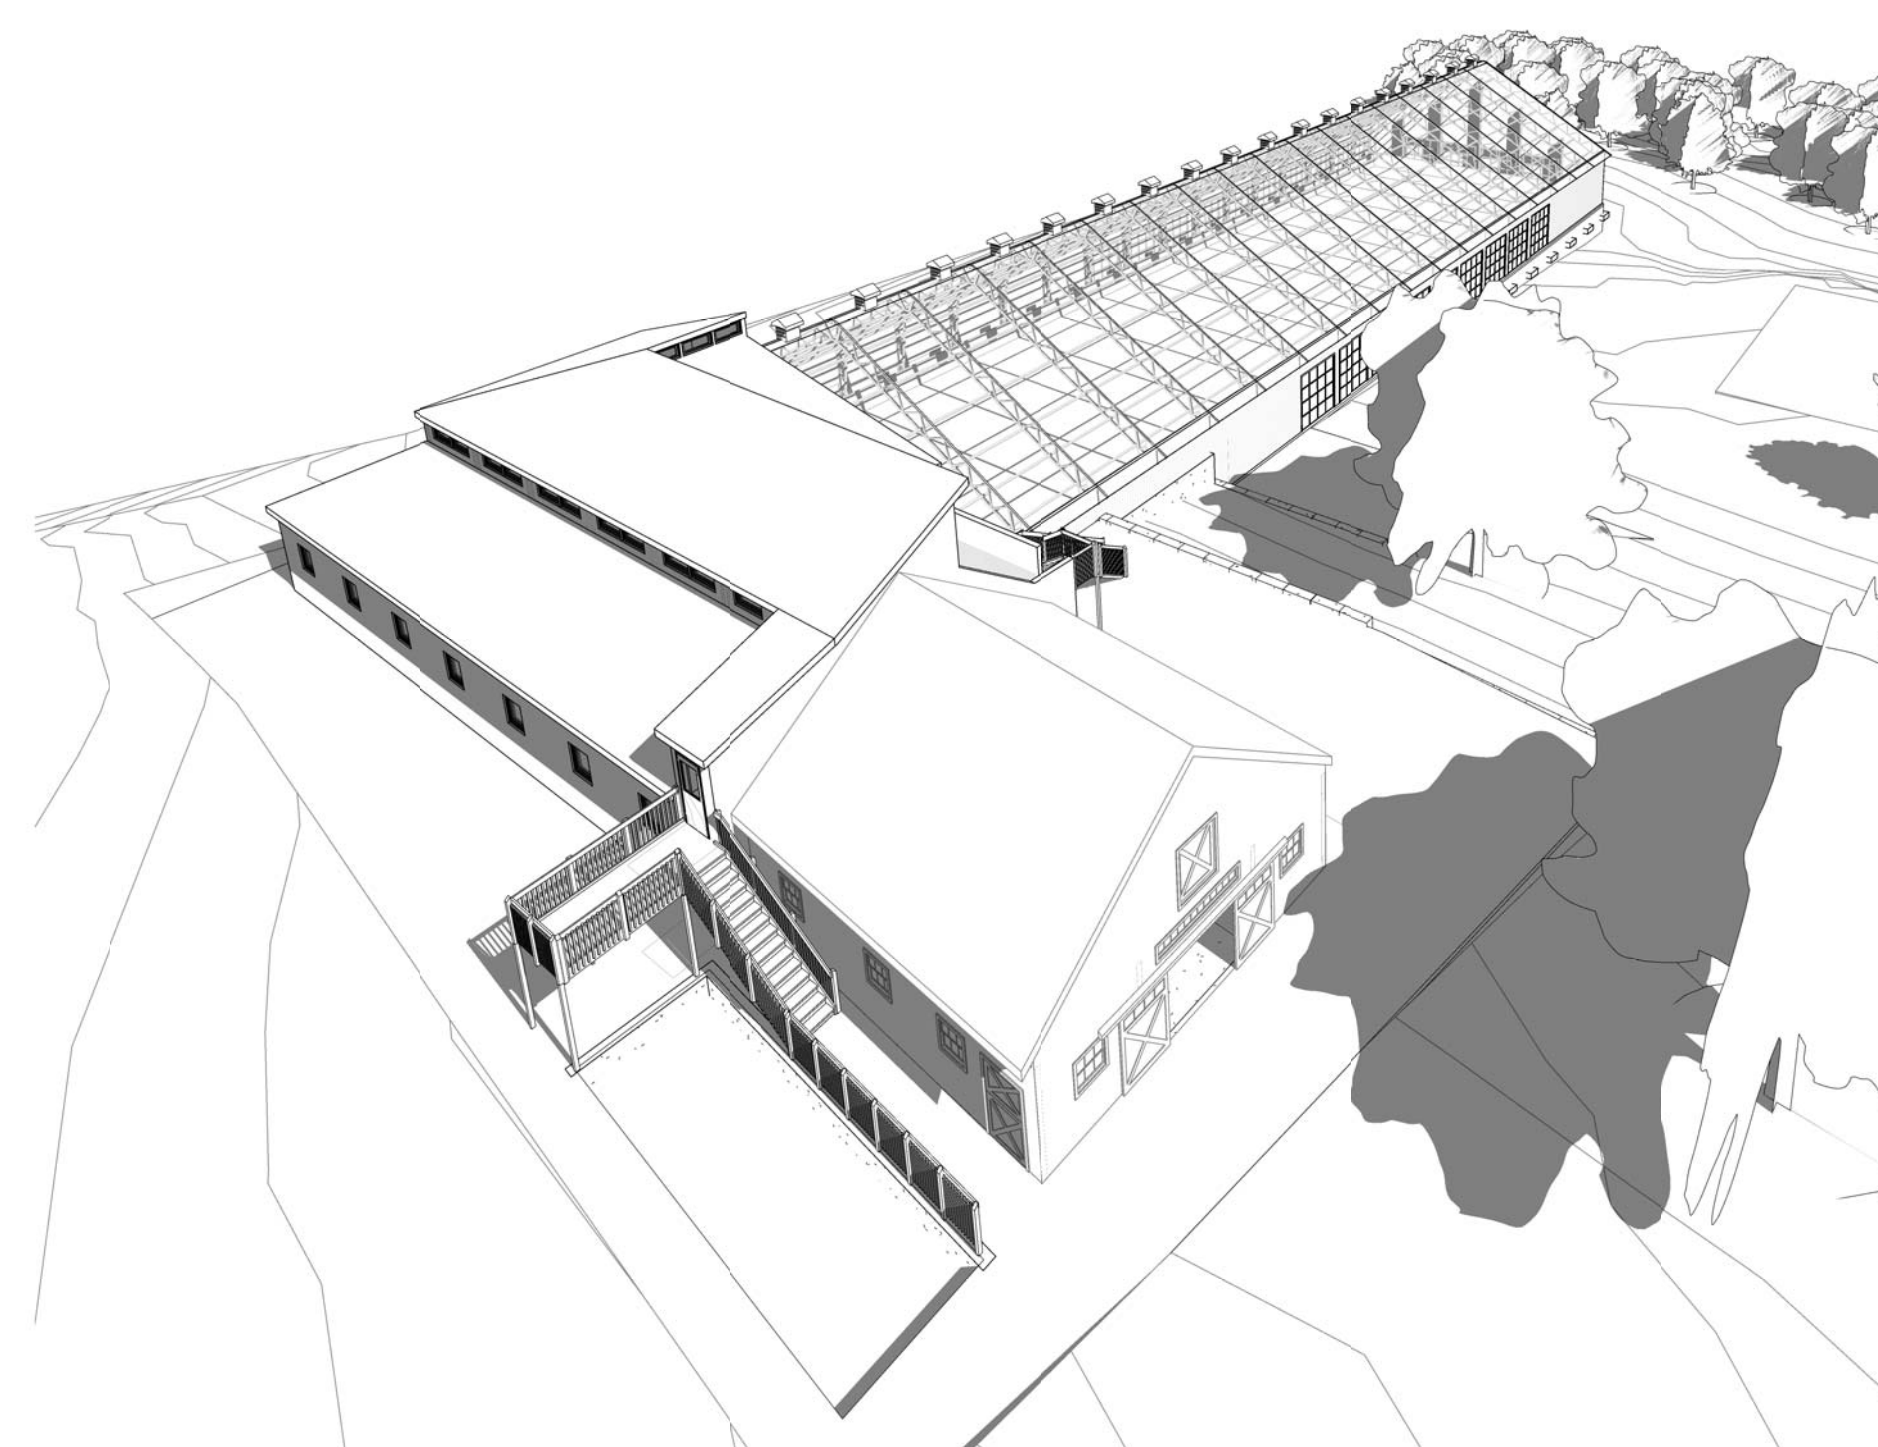

4 3D drone View 3